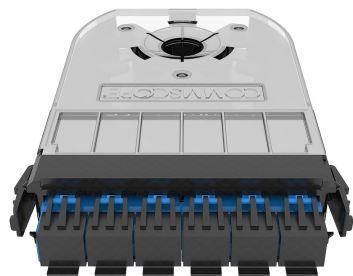

# 760109272 | 360G2 Cassette 12-LC-SM-BL

360G2 Cassette 12 LC Singlemode Blue iPatch Ready

## General Specifications

<b>Adapter Color</b>	Blue
<b>Intelligence Type</b>	iPatch® ready
<b>Interface Feature, front</b>	Standard
<b>Interface, front</b>	LC
<b>Total Fibers, quantity</b>	0
<b>Total Ports, quantity, front</b>	12

## Dimensions

<b>Height</b>	30.48 mm   1.2 in
<b>Width</b>	91.44 mm   3.6 in
<b>Depth</b>	119.38 mm   4.7 in